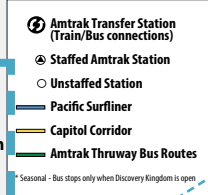

AMTRAK SAN JOAQUINS

Your connection to over 100 destinations. With 365 miles of track, 6 daily round-trips, 18 stations, and over 1.1 million annual riders, the San Joaquins train and extensive Thruway Bus network is your connection to California including Los Angeles, Yosemite, Sacramento and San Francisco.